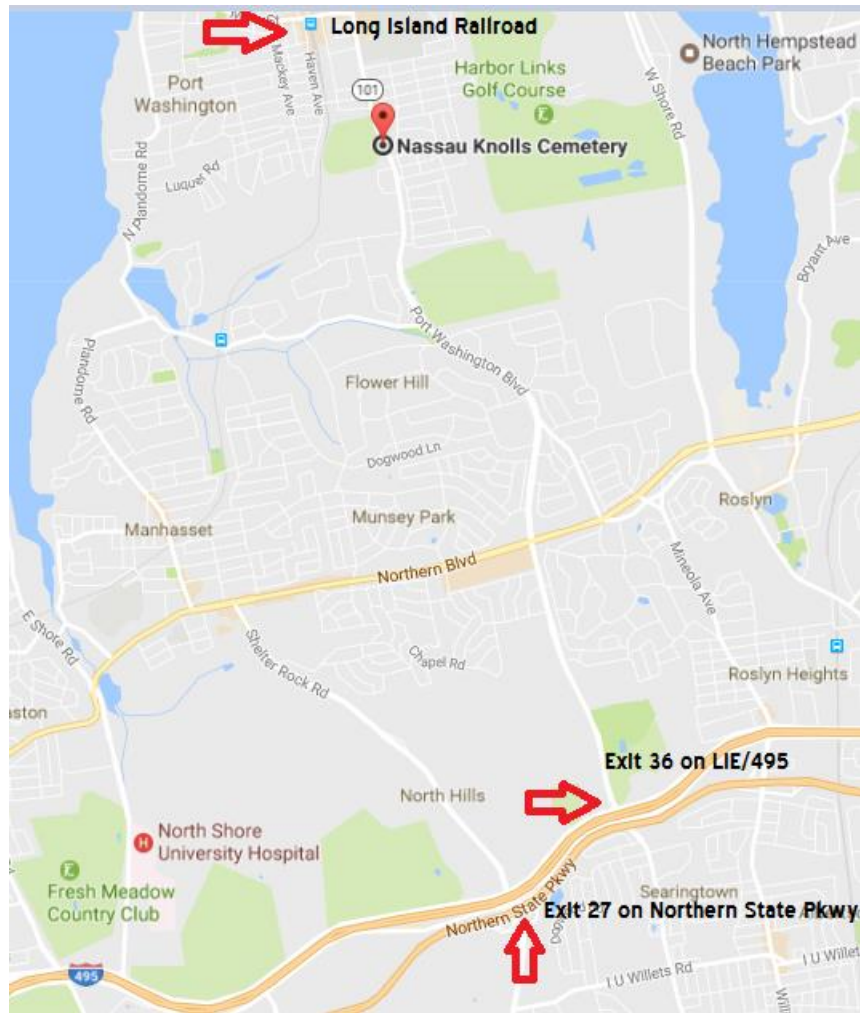

THE NASSAU CEMETERY ASSOCIATION
NASSAU KNOLLS CEMETERY AND MEMORIAL PARK
500 Port Washington Boulevard ♦ P.O. Box 128
Tel: 516-944-8530 ♦ Fax: 516-944-6537 ♦ Email: Nassauknollscemetery@gmail.com

From the Long Island Expressway (495)

To Exit 36. Take Searingtown Road North. Go Straight for Approximately 3 miles. Cemetery is on the Left next to the Police Station (When you cross Northern Blvd. Searingtown Road becomes Port Washington Blvd.)

From the Northern State Pkwy

To Exit 27. Take Shelter Rock Road North. Make right onto Northern Blvd (25A.) Make left on to Port Washington Blvd (Route 101). Cemetery is on the Left next to the Police Station.

Long Island Railroad – take Port Washington line to last stop Port Washington.