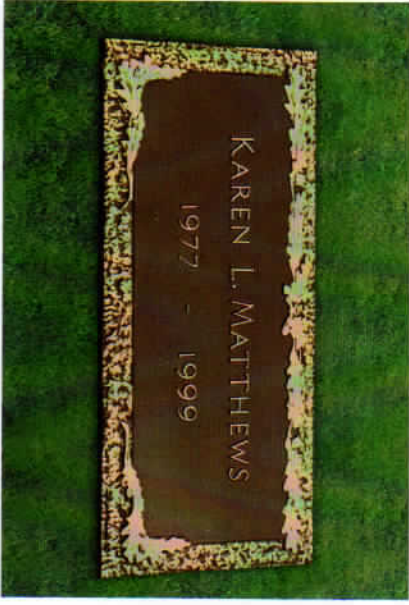

devotions

One lasting way to pay tribute to a departed loved one, relative, or friend is to memorialize his or her grave in bronze. Bronze is the ageless metal... it is durable, attractive, and makes a perfect memorial. These individual memorials are 24" x 12", have Rockedge borders, Oval Face letters, and will reflect your devotion in a permanent way.

Rosary 71024207

Rose 71059678

Scroll 71016826

Grapevine #2 71042900

Garden Rose 71038786

Crucifix 71055222

Oakleaf #2 71059554

Ivy Leaf #2 71036783